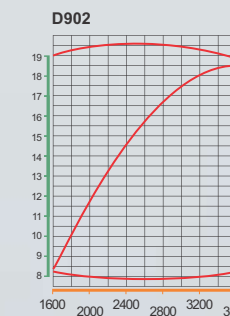

SUPER MINI SERIES

Model		Z482	Z602	D722	D902
No. of Cyl		2	2	3	3
Bore X Stroke	mm	67x68	72x73.6	67x68	72x73.6
Displacement	L	0.479	0.599	0.719	0.898
Dimension (LxWxH)	mm	338x386x564	351x401x544	407x386x564	434x401x544
Dry Weight	Kg	53	57	63	72
Rate Output	kW (HP) / rpm	9.9(13.3)/3600	12.5(16.8)/3600	14.9(20.0)/3600	18.5(24.8)/3600
Continuous Output	kW (HP) / rpm	8.1(10.9)/3600	10.1(13.5)/3600	12.2(16.4)/3600	15.2(20.4)/3600

Z482

Cylinders 2 - 3
Displacement (L)
0.479 - 0.898
Output (HP)
13.3 - 24.8

D902

█ Engine output (kW) █ Engine speed (Rpm) █ Fuel consumption (g/kWh) █ Torque (NM)

05 SERIES

Model		D905	D1105	D1105-T	V1505	V1505-T
No. of Cyl		3	3	3	4	4
Bore X Stroke	mm	72x73.6	78x78.4	78x78.4	78x78.4	78x78.4
Displacement	L	0.898	1.123	1.123	1.498	1.498
Dimension (LxWxH)	mm	480x396x605	480x396x605	480x433x629	565x396x607	565x433x621
Dry Weight	Kg	93	93	97	110	114
Rate Output	kW (HP) / rpm	18.5(24.8)/3600	19.4(26.0)/3000	24.5(32.8)/3000	26.5(35.5)/3000	33.0(44.2)/3000
Continuous Output	kW (HP) / rpm	15.2(20.4)/3600	16.2(21.7)/3000	20.4(27.4)/3000	21.7(29.1)/3000	27.2(36.4)/3000