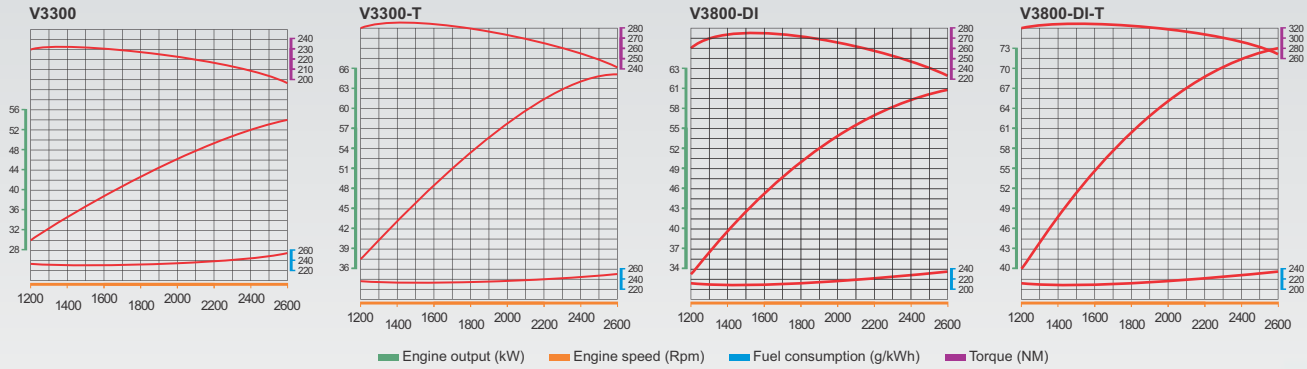

SPECIFICATION BASIC GENERATOR

SM Series

Model		Z482
No. of Cyl		2
Bore X Stroke	mm	67x68
Displacement	L	0.479
Dimension (LxWxH)	mm	428x433x564
Dry Weight	Kg	81
Rate Output	kW (HP)/rpm	3.6(4.8)/1500
Continuous Output	kW (HP)/rpm	3.4(4.6)/1500

03 Series

Model		D1703	V2203	V2403	V2003-T
No. of Cyl		3	4	4	4
Bore X Stroke	mm	87X92.4	87x92.4	87x102.4	83x92.4
Displacement	L	1.647	2.197	2.434	1.999
Dimension (LxWxH)	mm	547x481 x643	669x481 x633	669x484 x684	669x484 x674
Dry Weight	Kg	170	200	204	208
Rate Output	kW (HP) / rpm	15.0(20.1) /1500	20.1(27.0) /1500	22.0(29.5) /1500	22.5(30.2) /1500
Continuous Output	kW (HP) /rpm	12.8(17.2) /1500	17.2(23.1) /1500	18.8(25.2) /1500	20.4(27.4) /1500

05 Series

Model		D905	D1105	V1305	V1505
No. of Cyl		3	3	4	4
Bore X Stroke	mm	72x73.6	78x78.4	76x73.6	78x78.4
Displacement	L	0.898	1.123	1.335	1.498
Dimension (LxWxH)	mm	480x396 x605	516x391 x605	565x396 x607	601x391 x607
Dry Weight	Kg	89	110	106	127
Rate Output	kW (HP)/rpm	7.4(9.9) /1500	9.5(12.7) /1500	10.9(14.6) /1500	12.5(16.8) /1500
Continuous Output	kW (HP)/rpm	6.6(8.8) /1500	8.4(11.3) /1500	9.6(12.9) /1500	11.1(14.9) /1500

V3 Series

Model		V3300	V3300-T	V3600-T	V3800 -DI-T
No. of Cyl		4	4	4	4
Bore X Stroke	mm	98X110	87x110	98x120	100x120
Displacement	L	3.318	2.318	3.620	3.769
Dimension (LxWxH)	mm	738x536 x746	738x537 x800	738x537 x800	738x544 x797
Dry Weight	Kg	264	273	284	290
Rate Output	kW (HP) / rpm	28.9(38.8) /1500	35.3(47.3) /1500	43.1(57.8) /1800	42.7(57.2) /1500
Continuous Output	kW (HP) / rpm	26.3(35.3) /1500	32.1(43.0) /1500	39.2(52.6) /1800	38.8(52.0) /1500

For more information contact your local distributor :

PT. ALTRAK 1978

Head Office : Jl. RC. Veteran No.4 Bintaro, Jakarta Selatan 12330
Phone : (021) 736 1978 (hunting)
Fax : (021) 736 1977, 736 3302
E-Mail : al78@altrak1978.co.id
Web Address : www.altrak1978.co.id

@altrak1978
altrak1978
ptaltrak1978

www.altrak1978.co.id

OFFICE NETWORK