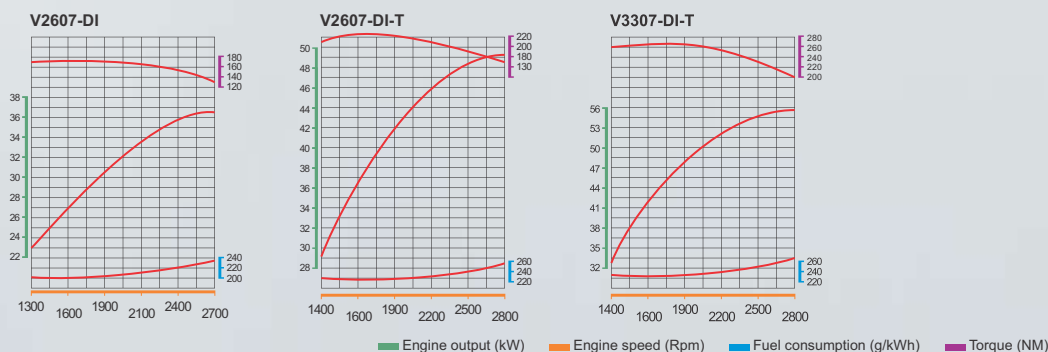

V2607-DI

Cylinders 4

Displacement (L)
2.615 - 3.331

Output (HP)
48.9 - 74.3

V3307-DI-T

V3 SERIES

Model		V3300	V3300-T	V3800-DI	V3800-DI-T
No. of Cyl		4	4	4	4
Bore X Stroke	mm	98X110	98x110	100x120	100x120
Displacement	L	3.318	3.318	3.769	3.769
Dimension (LxWxH)	mm	699x536x741	699x537x794	699x536x741	699x544x793
Dry Weight	Kg	241	250	248	257
Rate Output	kW (HP) / rpm	54.5(73.0)/2600	65.2(87.4)/2600	60.8(81.5)/2600	72.8(97.6)/2600
Continuous Output	kW (HP) / rpm	44.1(59.1)/2600	53.8(72.1)/2600	51.1(68.5)/2600	61.3(82.2)/2600

V3300

Cylinders 4
Displacement (L)
 3.318 - 3.769
Output (HP)
 73.0 - 97.6

SPECIFICATION BASIC GENERATOR

SM Series

Model		Z482
No. of Cyl		2
Bore X Stroke	mm	67x68
Displacement	L	0.479
Dimension (LxWxH)	mm	428x433x564
Dry Weight	Kg	81
Rate Output	kW (HP)/rpm	3.6(4.8)/1500
Continuous Output	kW (HP)/rpm	3.4(4.6)/1500