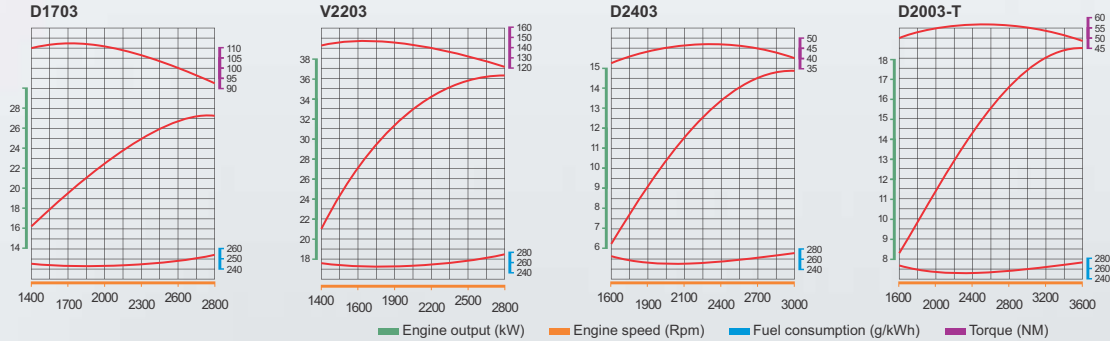

D1703-M

Cylinders 3 - 4

Displacement (L)
1.647 - 2.434

Output (HP)
36.9 - 59.0

V2003-M-T

07 SERIES

Model		V2607-DI	V2607-DI-T	V3307-DI-T
No. of Cyl		4	4	4
Bore X Stroke	mm	87X110	87x110	94x120
Displacement	L	2.615	2.615	3.331
Dimension (LxWxH)	mm	623x481x640	623x481x682	655x500x739
Dry Weight	Kg	225	235	275
Rate Output	kW (HP) / rpm	36.5(48.9)/2700	49.2(66.0)/2700	55.4(74.3)/2600
Continuous Output	kW (HP) / rpm	30.4(40.8)/2700	41.3(55.4)/2700	45.6(61.7)/2600