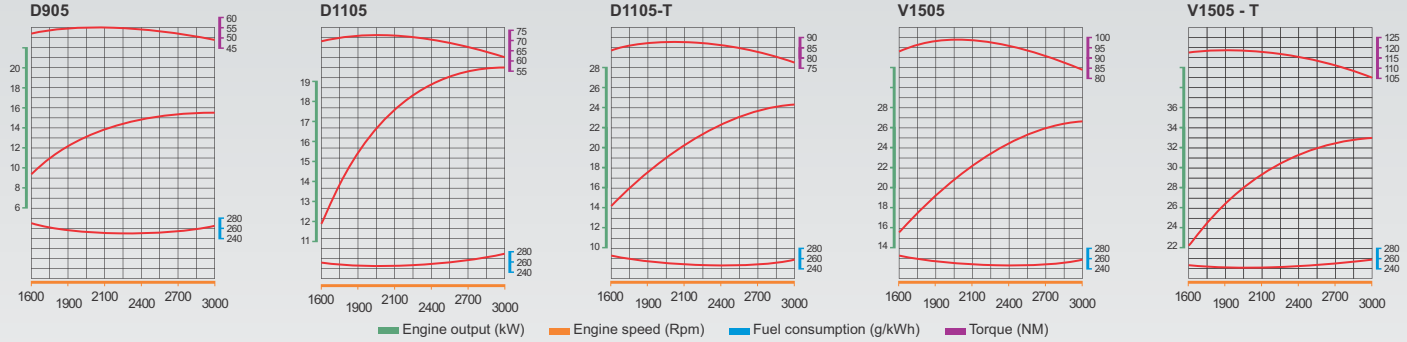

SUPER MINI SERIES

Model		Z482	Z602	D722	D902
No. of Cyl		2	2	3	3
Bore X Stroke	mm	67x68	72x73.6	67x68	72x73.6
Displacement	L	0.479	0.599	0.719	0.898
Dimension (LxWxH)	mm	338x386x564	351x401x544	407x386x564	434x401x544
Dry Weight	Kg	53	57	63	72
Rate Output	kW (HP) / rpm	9.9(13.3)/3600	12.5(16.8)/3600	14.9(20.0)/3600	18.5(24.8)/3600
Continuous Output	kW (HP) / rpm	8.1(10.9)/3600	10.1(13.5)/3600	12.2(16.4)/3600	15.2(20.4)/3600

Z482

Cylinders 2 - 3
Displacement (L)
0.479 - 0.898
Output (HP)
13.3 - 24.8

D902

█ Engine output (kW) █ Engine speed (Rpm) █ Fuel consumption (g/kWh) █ Torque (NM)

05 SERIES

Model		D905	D1105	D1105-T	V1505	V1505-T
No. of Cyl		3	3	3	4	4
Bore X Stroke	mm	72x73.6	78x78.4	78x78.4	78x78.4	78x78.4
Displacement	L	0.898	1.123	1.123	1.498	1.498
Dimension (LxWxH)	mm	480x396x605	480x396x605	480x433x629	565x396x607	565x433x621
Dry Weight	Kg	93	93	97	110	114
Rate Output	kW (HP) / rpm	18.5(24.8)/3600	19.4(26.0)/3000	24.5(32.8)/3000	26.5(35.5)/3000	33.0(44.2)/3000
Continuous Output	kW (HP) / rpm	15.2(20.4)/3600	16.2(21.7)/3000	20.4(27.4)/3000	21.7(29.1)/3000	27.2(36.4)/3000

D905

Cylinders 3 - 4

Displacement (L)
0.898 - 1.498

Output (HP)
24.8 - 44.2

03 SERIES

Model		D1703	V2203	V2403	V2003-T
No. of Cyl		3	4	4	4
Bore X Stroke	mm	87X92.4	87x92.4	87x102.4	83x92.4
Displacement	L	1.647	2.197	2.434	1.999
Dimension (LxWxH)	mm	547x495x679	642x495x679	646x495x684	642x495x719
Dry Weight	Kg	148	180	184	186
Rate Output	kW (HP) / rpm	27.5(36.9)/2800	36.4(48.8)/2800	38.0(51.0)/2600	44.0(59.0)/2800
Continuous Output	kW (HP) / rpm	22.4(30.0)/2800	29.8(39.9)/2800	31.0(41.6)/2600	35.5(47.6)/2800