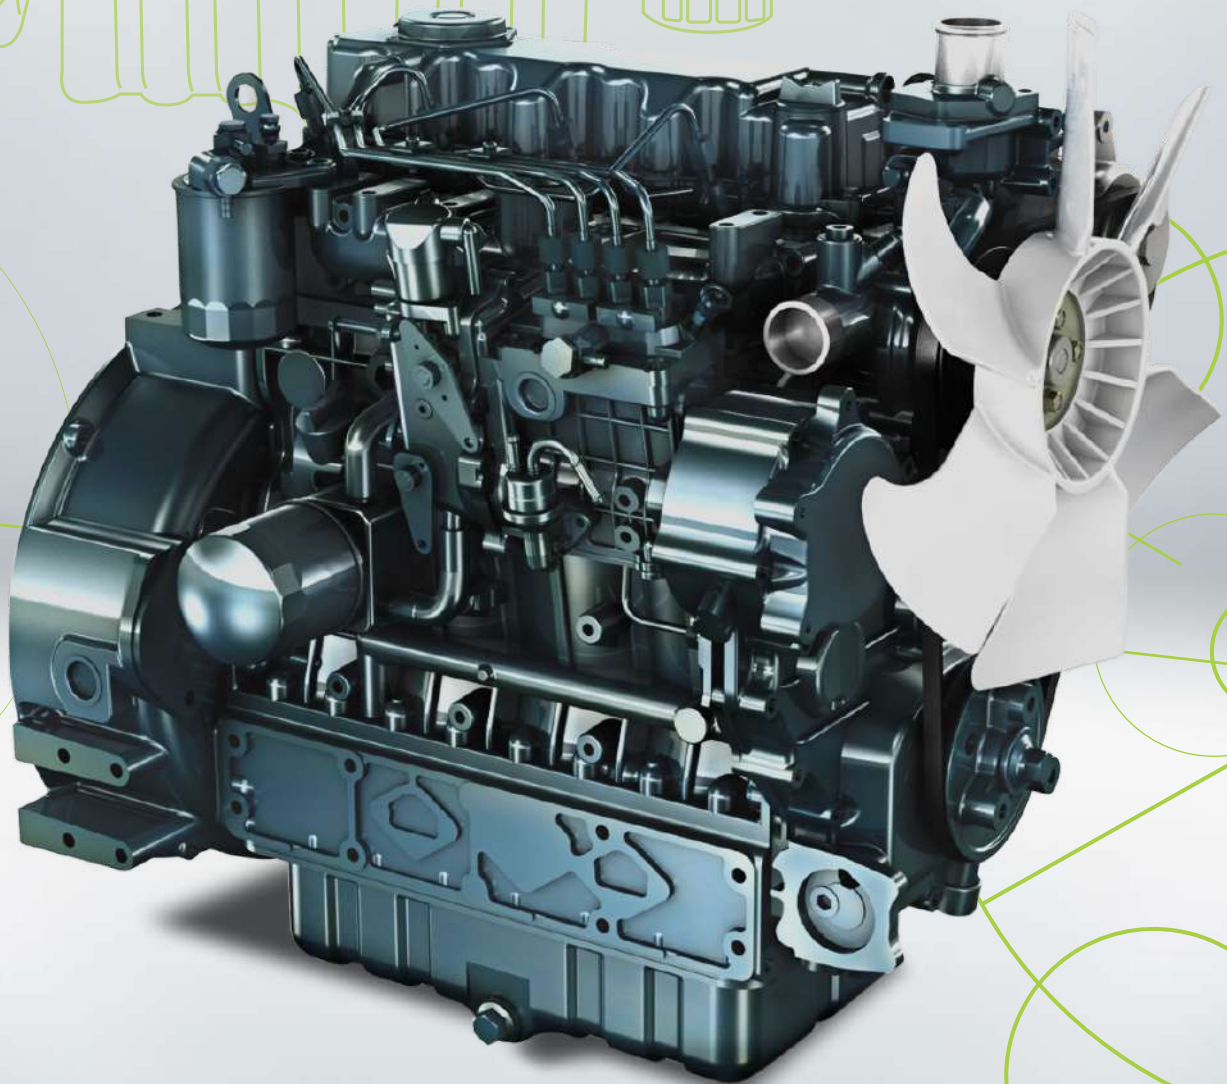

For Earth, For Life
Kubota

VERTICAL DIESEL ENGINE KUBOTA

Compact
Lightweight
Powerful and
Reliable

Super Mini Series | 05 Series
03 Series | 07 Series | V3 Series

Made
in Japan

BASIC INDUSTRIAL (MAX. 3600 RPM)